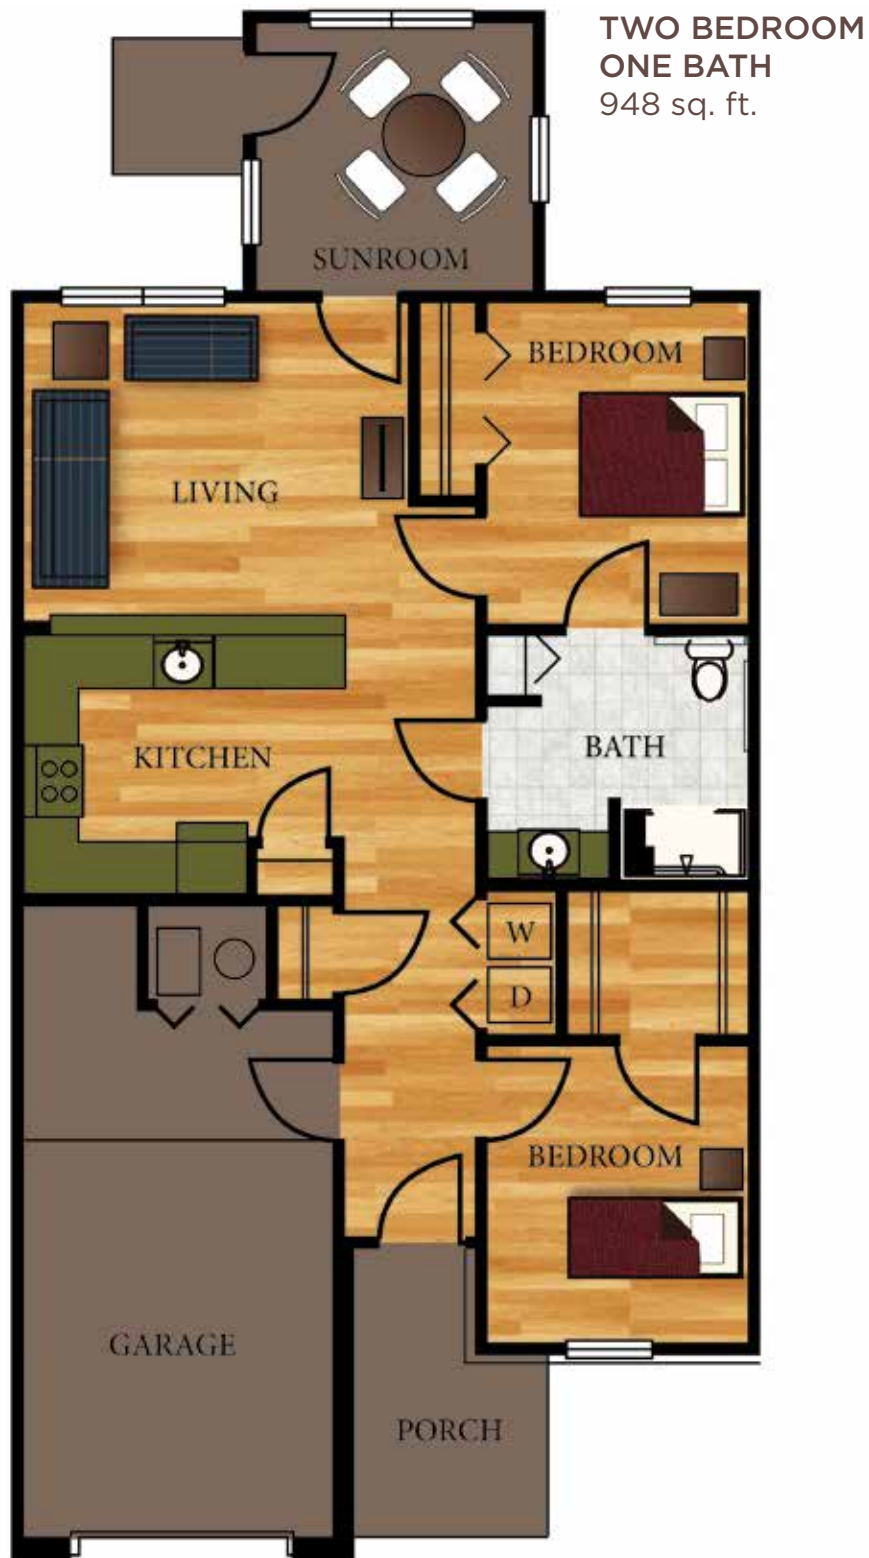

ASSISTED LIVING FLOOR PLANS

STUDIO
320 sq. ft.

ONE BEDROOM
440 sq. ft.

ASSISTED LIVING FLOOR PLANS

TWO BEDROOM
640 sq. ft.

MEMORY CARE FLOOR PLANS

SEMI-PRIVATE
253 sq. ft.

PRIVATE
325 sq. ft.

GARDEN HOME FLOOR PLANS

GARDEN HOME FLOOR PLANS

GARDEN HOME FLOOR PLANS

ONE BEDROOM
ONE BATH
832 sq. ft.