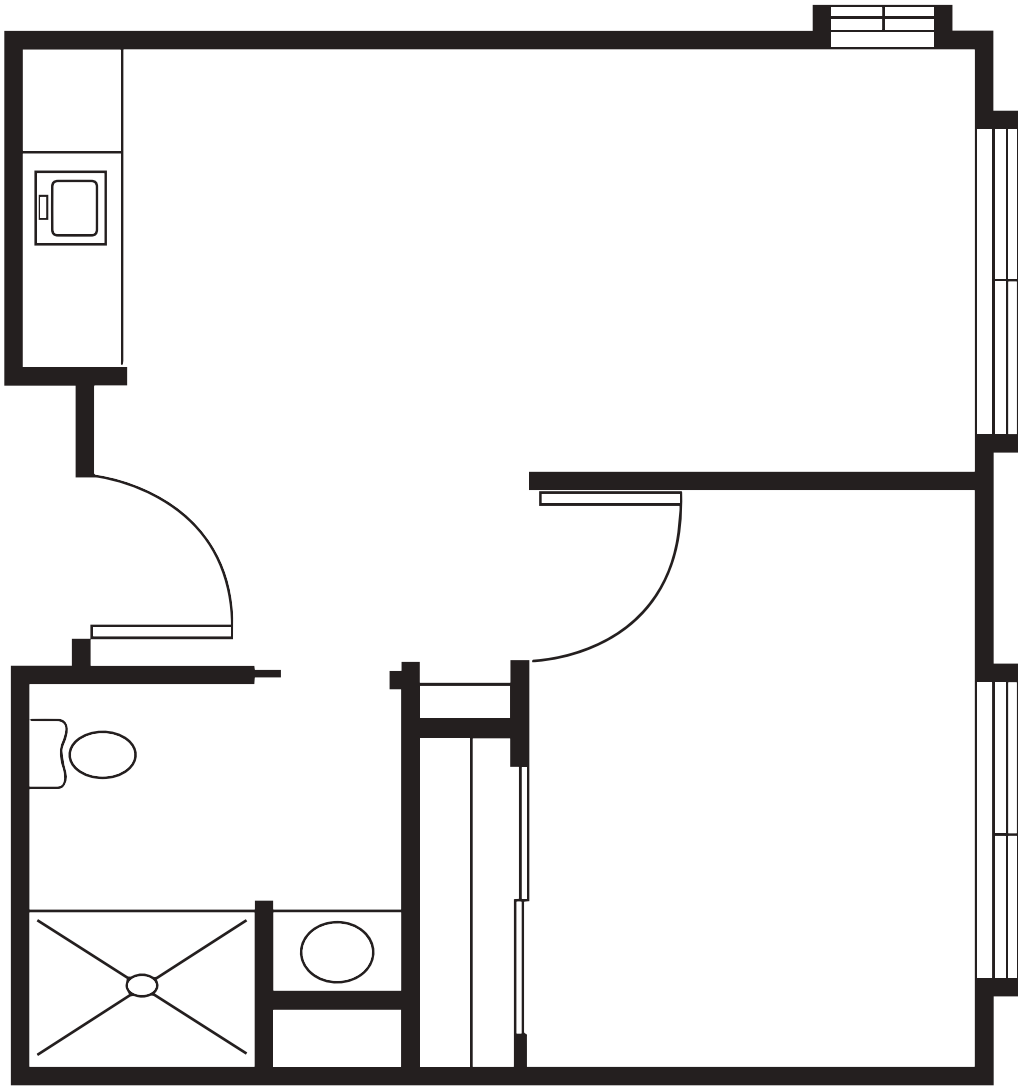

Amelia

SENIOR LIVING

STUDIO

1 Bathroom

320 Sq. Ft.

Notes:

Amelia

SENIOR LIVING

ONE BEDROOM
1 Bedroom/1 Bathroom
430 Sq. Ft.

Notes:
