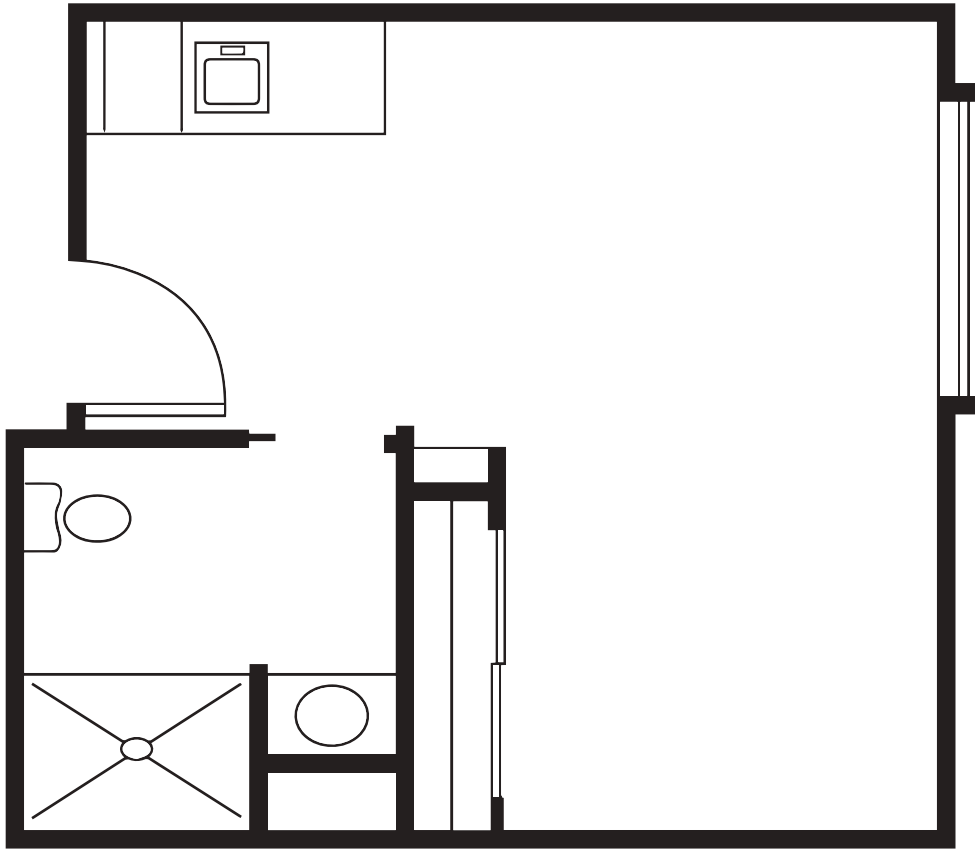

Amelia

SENIOR LIVING

STUDIO

1 Bathroom

320 Sq. Ft.

Notes:

Amelia

SENIOR LIVING

ONE BEDROOM
1 Bedroom/1 Bathroom
430 Sq. Ft.

Notes:
