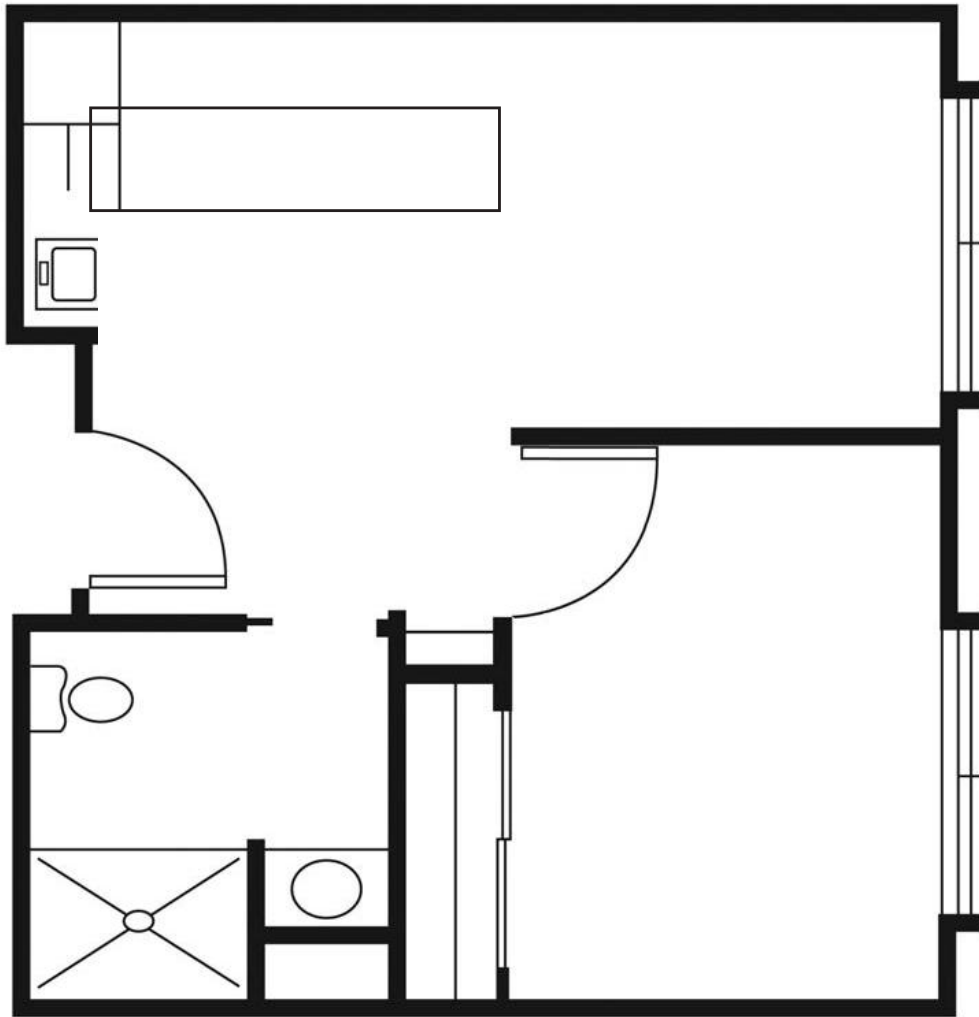

Eiler

SENIOR LIVING

STUDIO

1 Bathroom

450 Sq. Ft.

Notes:

DELUXE STUDIO

1 Bathroom

470 Sq. Ft.

Notes:

ONE BEDROOM
1 Bedroom/1 Bathroom
480 Sq. Ft.

Notes:

ONE BEDROOM PREMIUM

1 Bedroom/1 Bathroom

550 Sq. Ft.

Notes:
