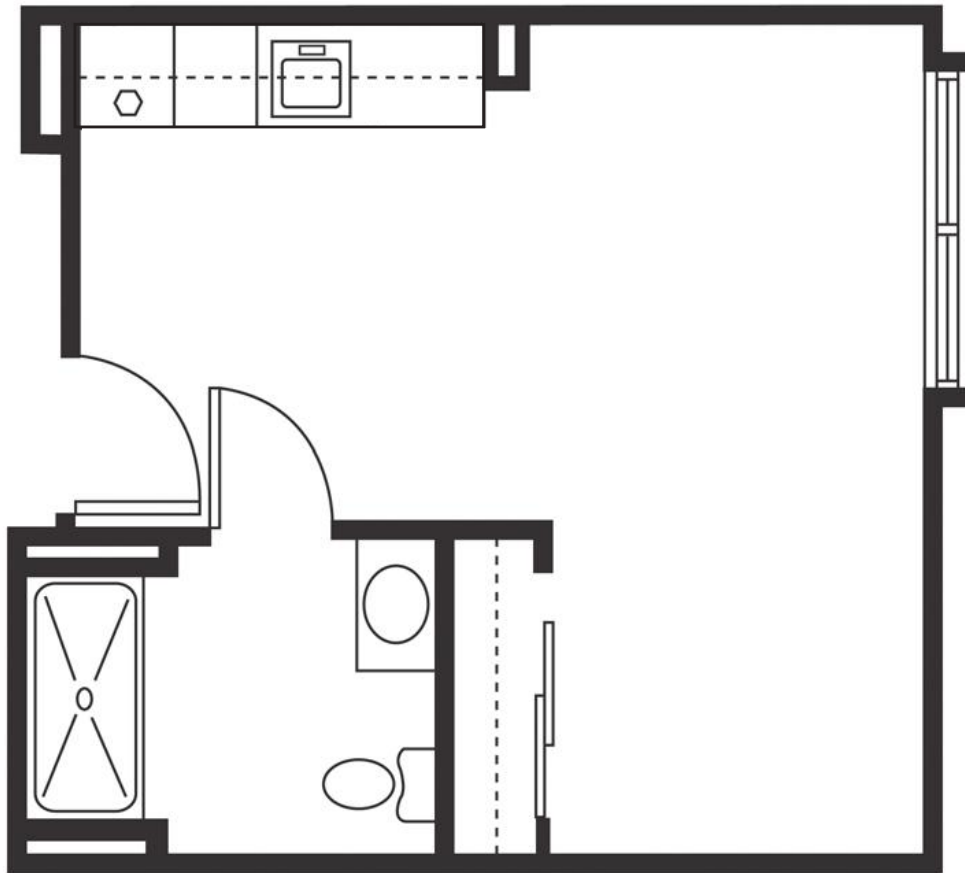

Eiler

SENIOR LIVING

STUDIO

1 Bathroom

450 Sq. Ft.

Notes:

DELUXE STUDIO

1 Bathroom

470 Sq. Ft.

Notes:

ONE BEDROOM
1 Bedroom/1 Bathroom
480 Sq. Ft.

Notes:

ONE BEDROOM PREMIUM

1 Bedroom/1 Bathroom

550 Sq. Ft.

Notes:
