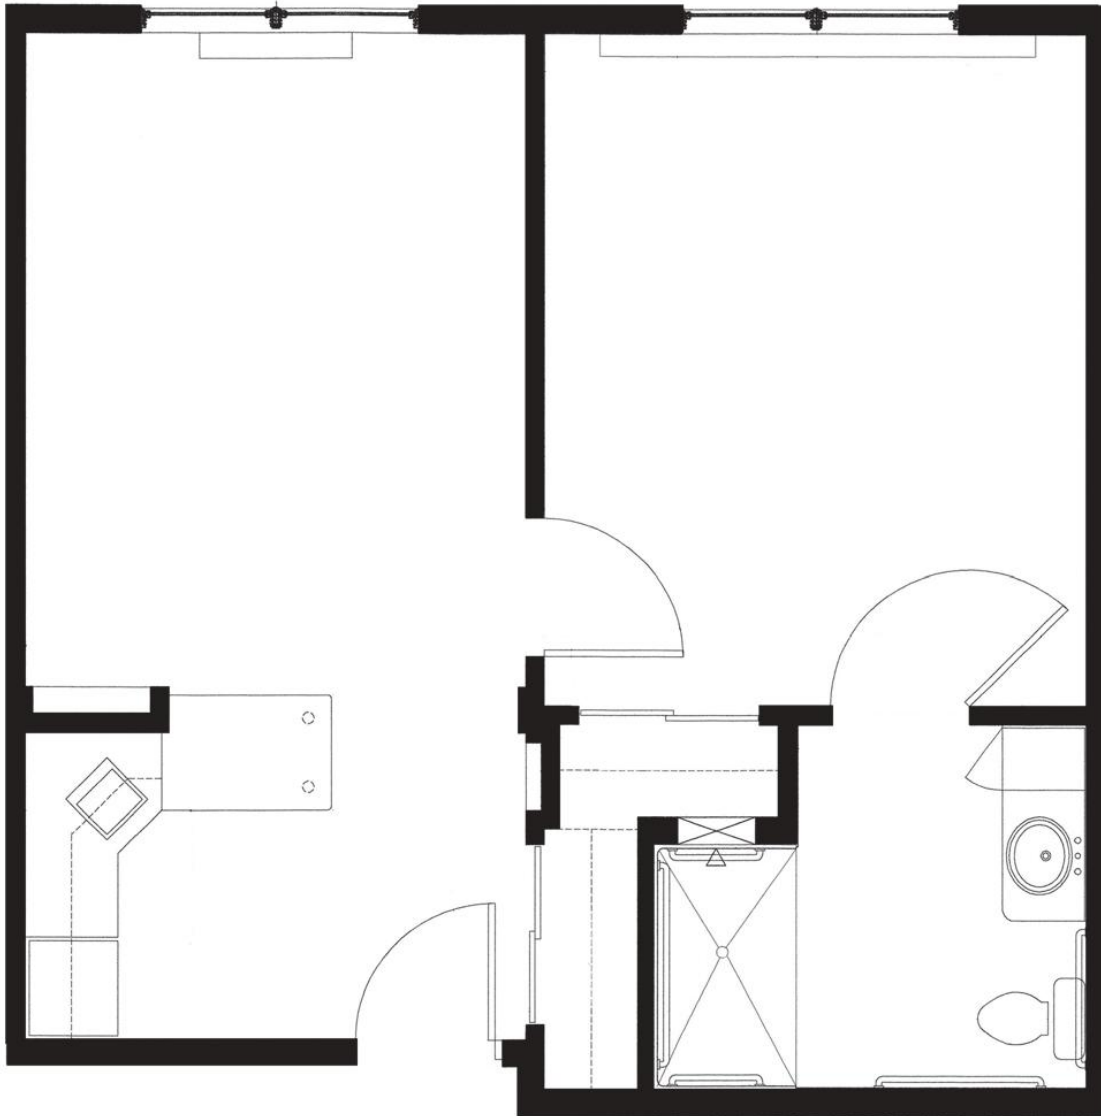

Eiler

SENIOR LIVING

STUDIO

1 Bathroom

450 Sq. Ft.

Notes:

DELUXE STUDIO

1 Bathroom

470 Sq. Ft.

Notes:

ONE BEDROOM
1 Bedroom/1 Bathroom
480 Sq. Ft.

Notes:

ONE BEDROOM PREMIUM

1 Bedroom/1 Bathroom

550 Sq. Ft.

Notes:
