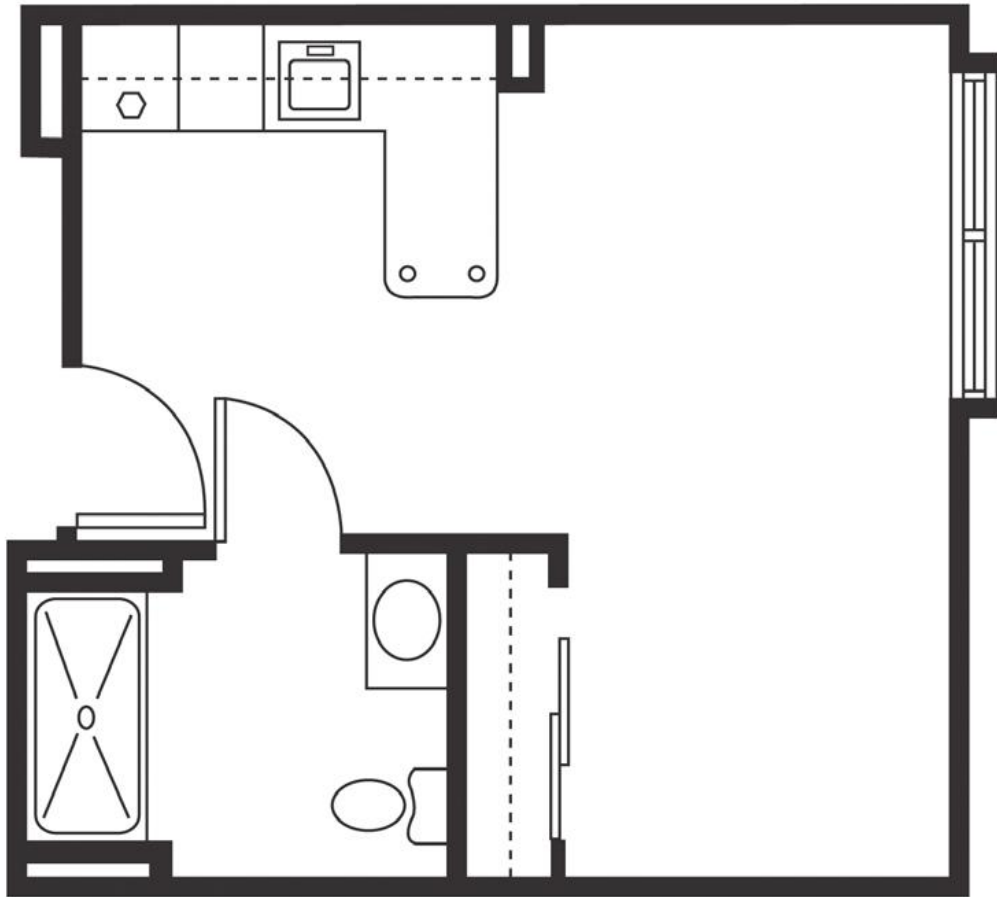

Eiler

SENIOR LIVING

STUDIO

1 Bathroom

450 Sq. Ft.

Notes:

DELUXE STUDIO

1 Bathroom

470 Sq. Ft.

Notes:

ONE BEDROOM
1 Bedroom/1 Bathroom
480 Sq. Ft.

Notes:

ONE BEDROOM PREMIUM

1 Bedroom/1 Bathroom

550 Sq. Ft.

Notes:
