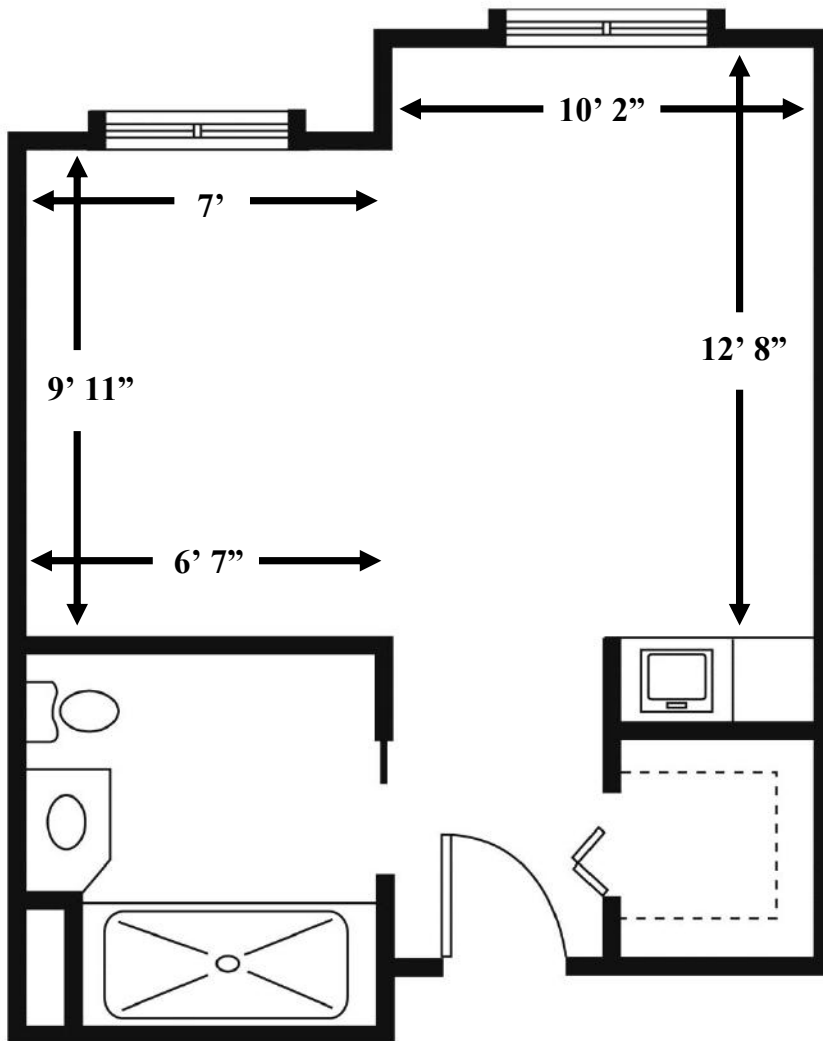

STUDIO

1 Bathroom
285 Sq. Ft.

Notes:

STUDIO DELUXE

1 Bathroom
306 Sq. Ft.

Notes:

ONE BEDROOM

1 Bedroom/1 Bathroom
352 Sq. Ft.