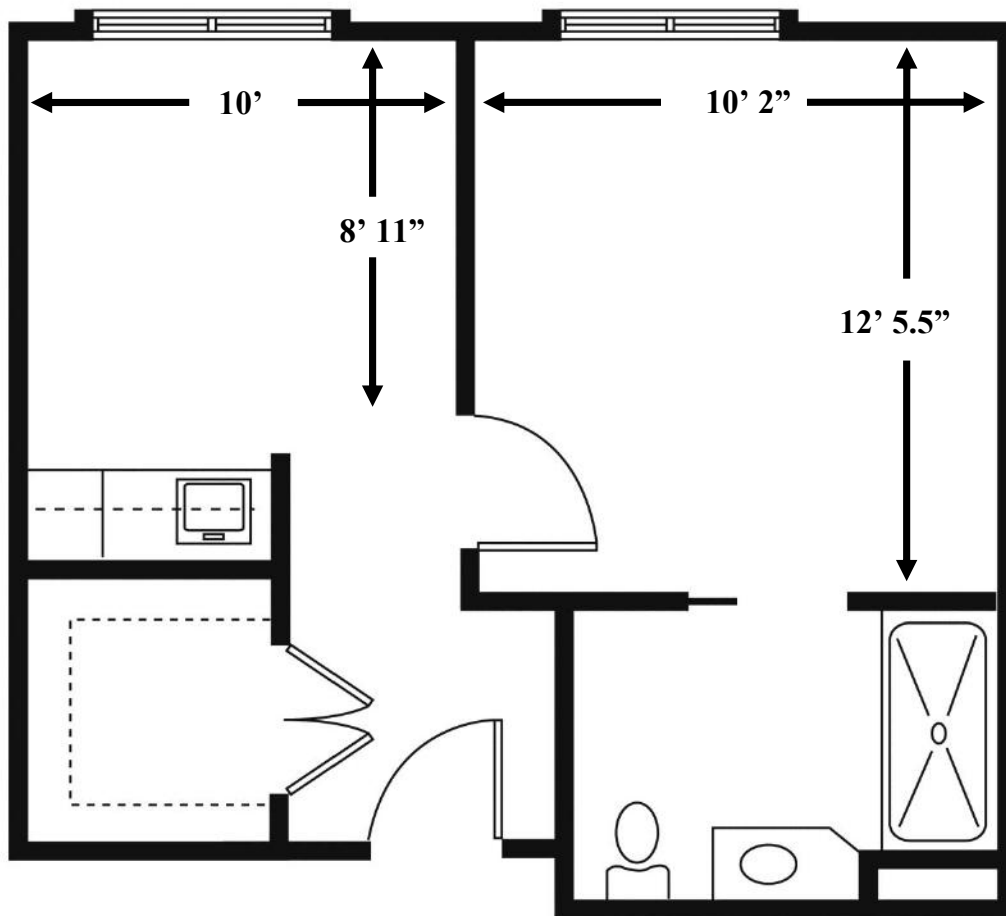

STUDIO

1 Bathroom
285 Sq. Ft.

Notes:

STUDIO DELUXE

1 Bathroom
306 Sq. Ft.

Notes:

ONE BEDROOM

1 Bedroom/1 Bathroom
352 Sq. Ft.