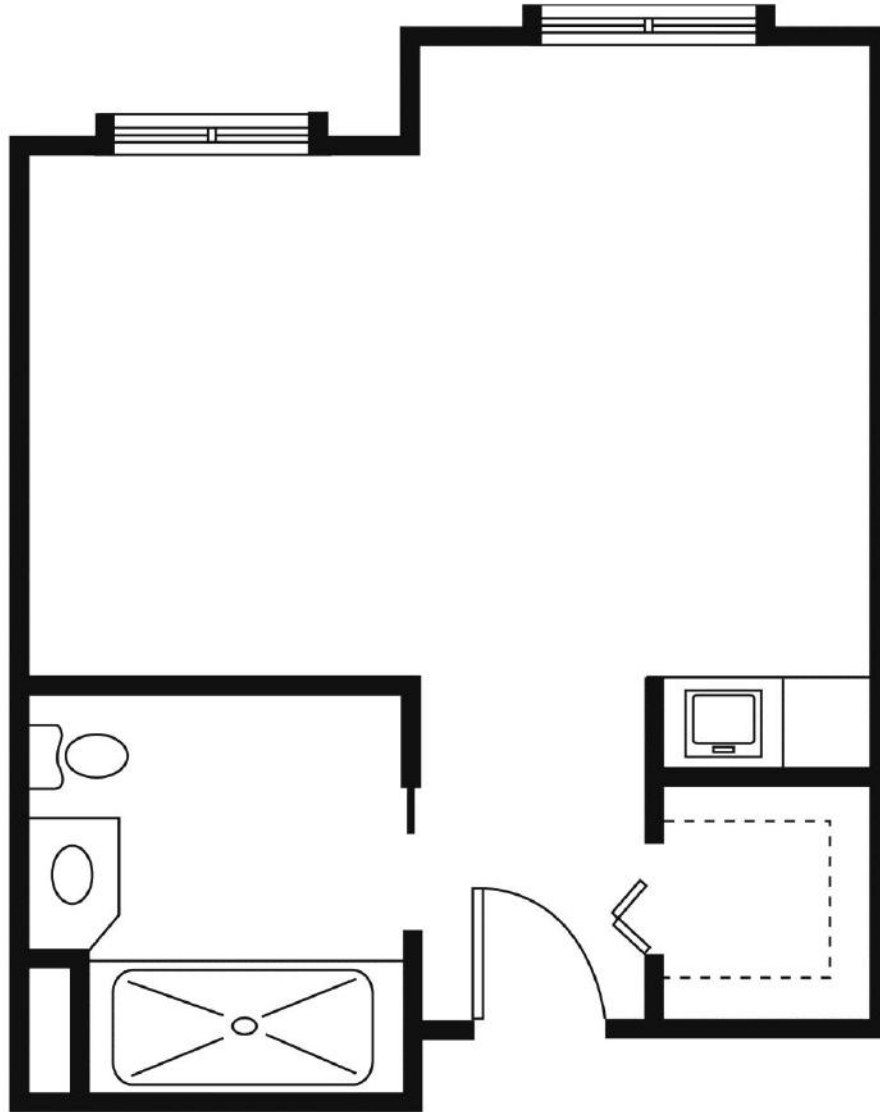

Morton

SENIOR LIVING

STUDIO

1 Bathroom

278 Sq. Ft.

Notes:

STUDIO DELUXE

1 Bathroom

338 Sq. Ft.

Notes:

Morton

SENIOR LIVING

ONE BEDROOM

1 Bedroom/1 Bathroom

381 Sq. Ft.

Notes:
