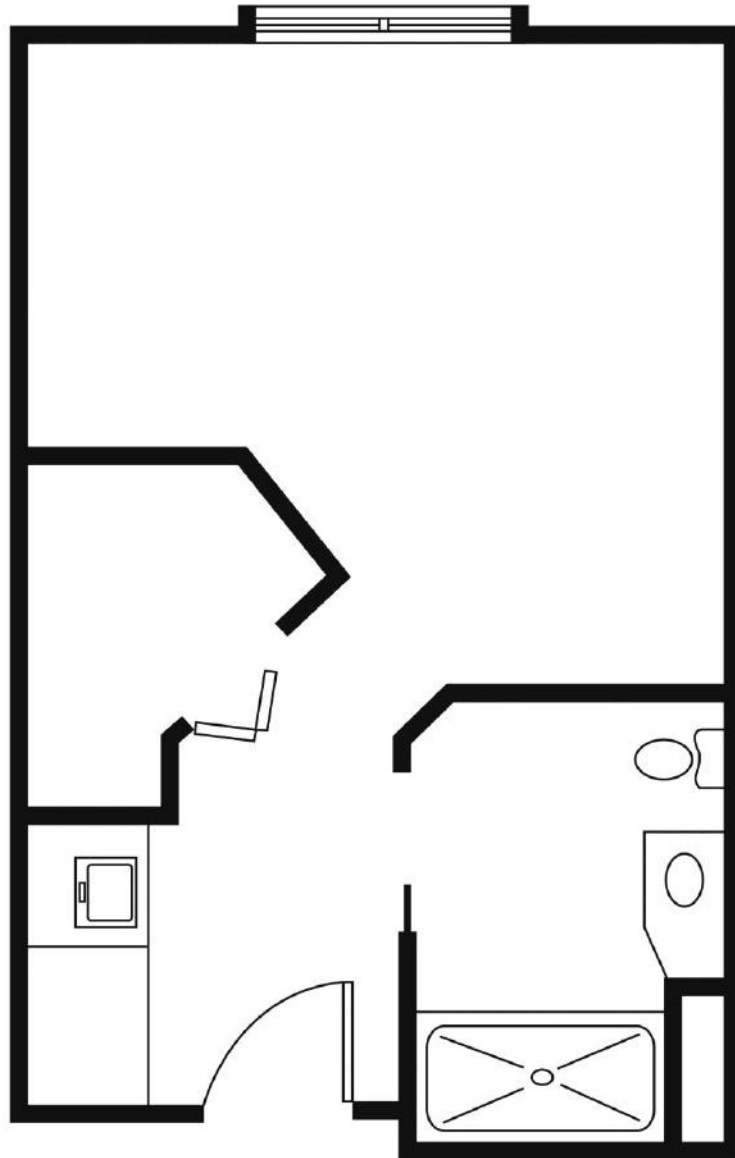

Morton

SENIOR LIVING

STUDIO

1 Bathroom

278 Sq. Ft.

Notes:

STUDIO DELUXE

1 Bathroom

338 Sq. Ft.

Notes:

Morton

SENIOR LIVING

ONE BEDROOM

1 Bedroom/1 Bathroom

381 Sq. Ft.

Notes:
