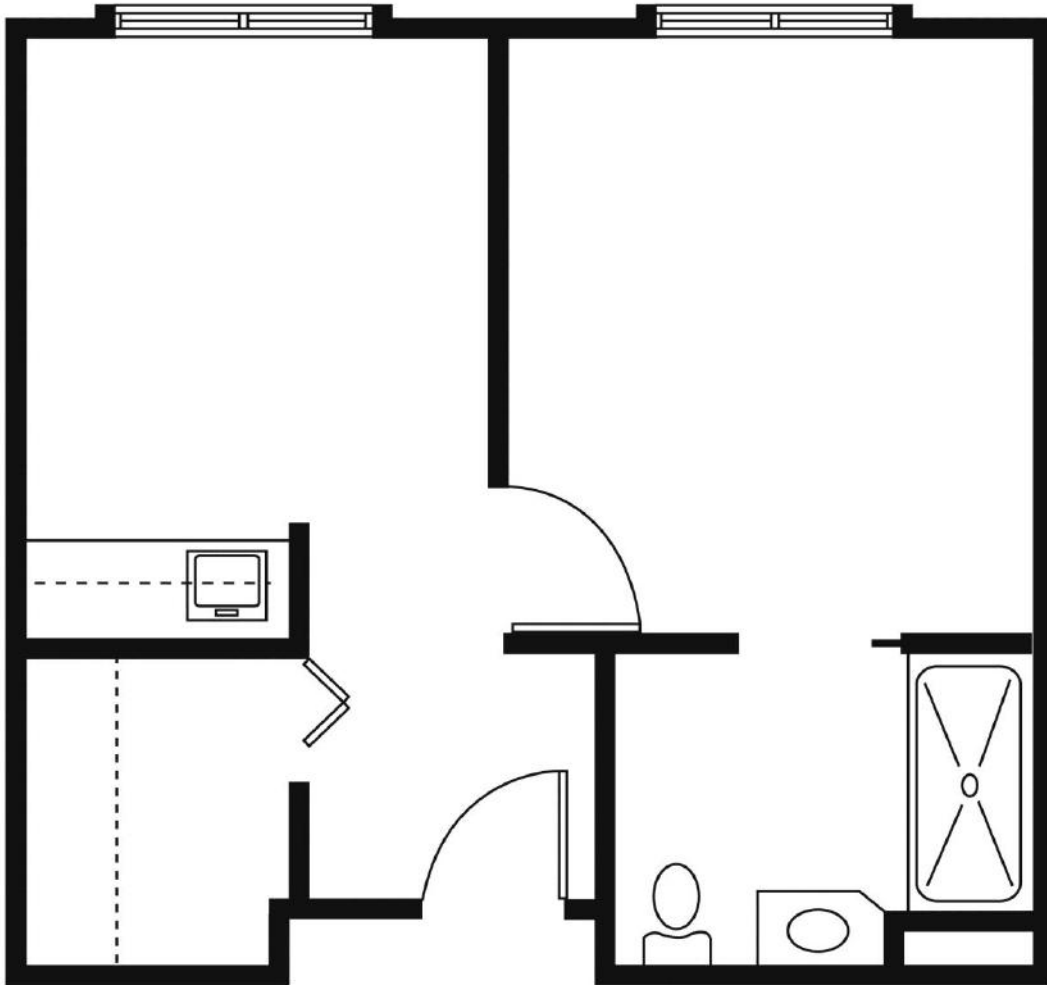

Morton

SENIOR LIVING

STUDIO

1 Bathroom

278 Sq. Ft.

Notes:

STUDIO DELUXE

1 Bathroom

338 Sq. Ft.

Notes:

Morton

SENIOR LIVING

ONE BEDROOM

1 Bedroom/1 Bathroom

381 Sq. Ft.

Notes:
