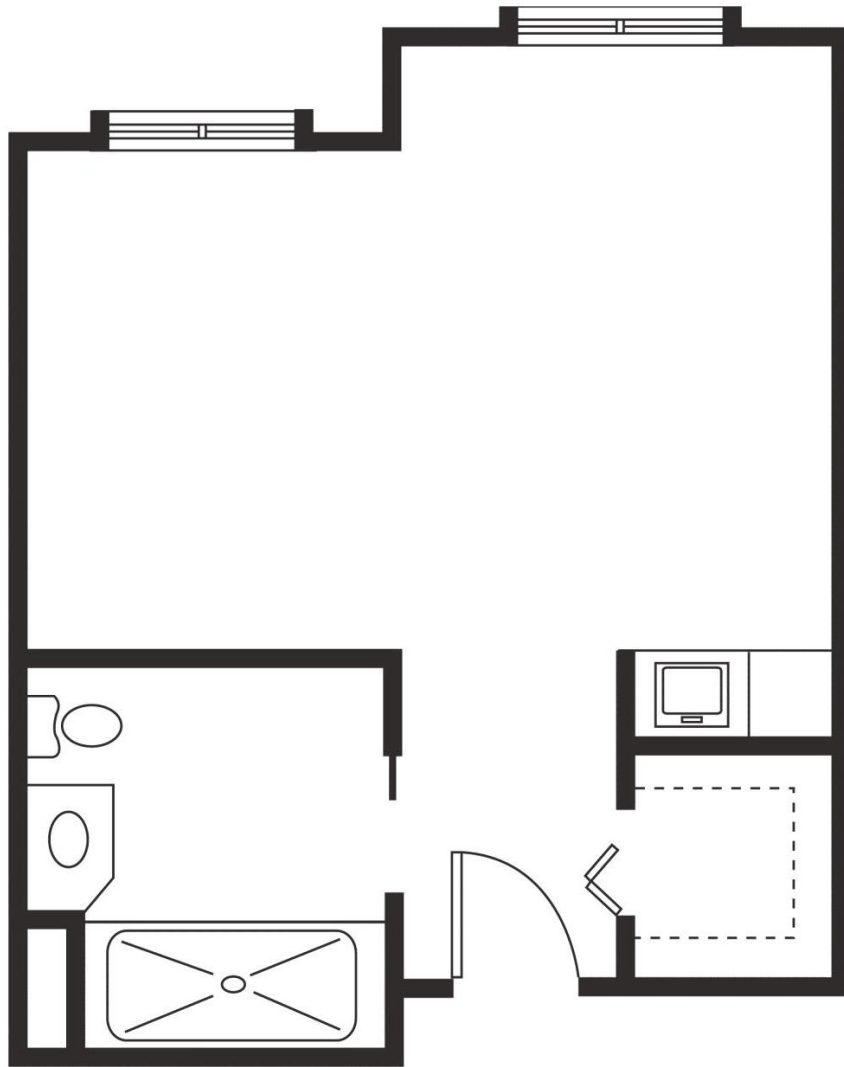

Pathfinder

SENIOR LIVING

STUDIO

1 Bathroom

278 Sq. Ft.

Notes:

Pathfinder

SENIOR LIVING

STUDIO DELUXE

1 Bathroom

338 Sq. Ft.

Notes:

Pathfinder

SENIOR LIVING

ONE BEDROOM
1 Bedroom/1 Bathroom
381 Sq. Ft.

Notes:
