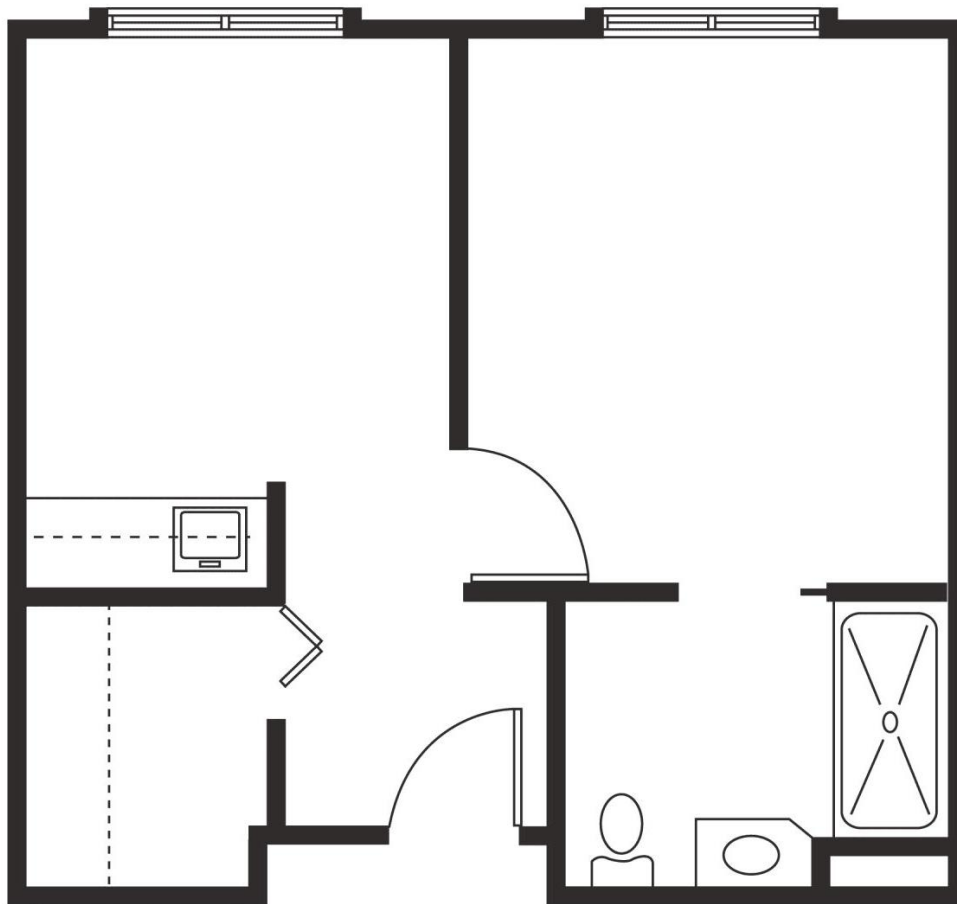

Pathfinder

SENIOR LIVING

STUDIO

1 Bathroom

278 Sq. Ft.

Notes:

Pathfinder

SENIOR LIVING

STUDIO DELUXE

1 Bathroom

338 Sq. Ft.

Notes:

Pathfinder

SENIOR LIVING

ONE BEDROOM
1 Bedroom/1 Bathroom
381 Sq. Ft.

Notes:
