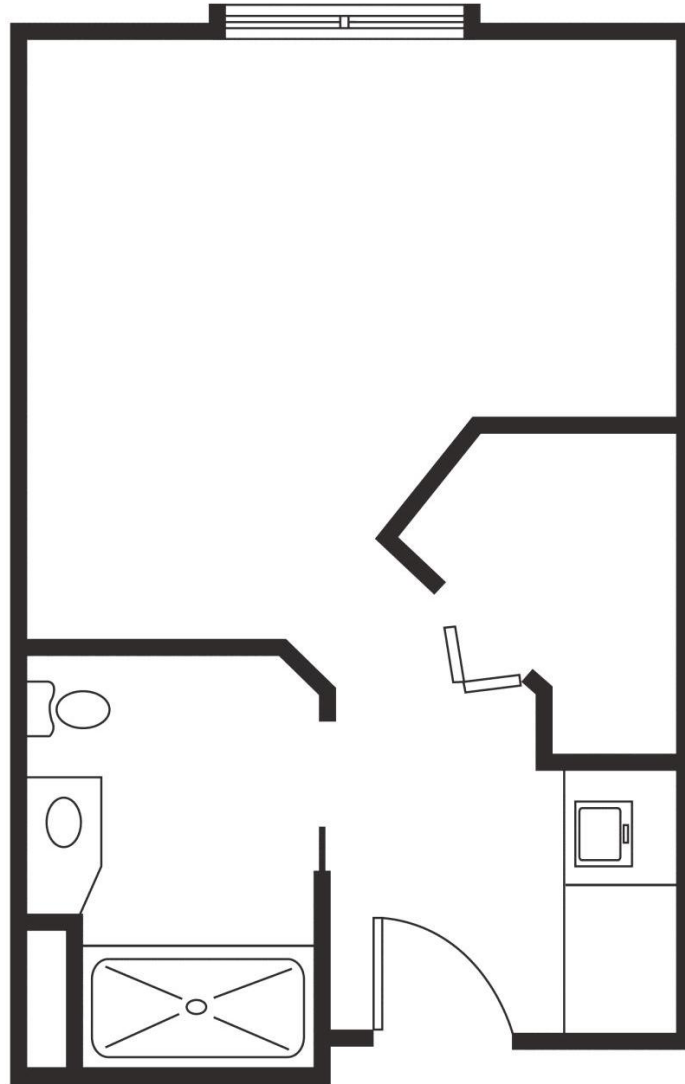

Pathfinder

SENIOR LIVING

STUDIO

1 Bathroom

278 Sq. Ft.

Notes:

Pathfinder

SENIOR LIVING

STUDIO DELUXE

1 Bathroom

338 Sq. Ft.

Notes:

Pathfinder

SENIOR LIVING

ONE BEDROOM
1 Bedroom/1 Bathroom
381 Sq. Ft.

Notes:
