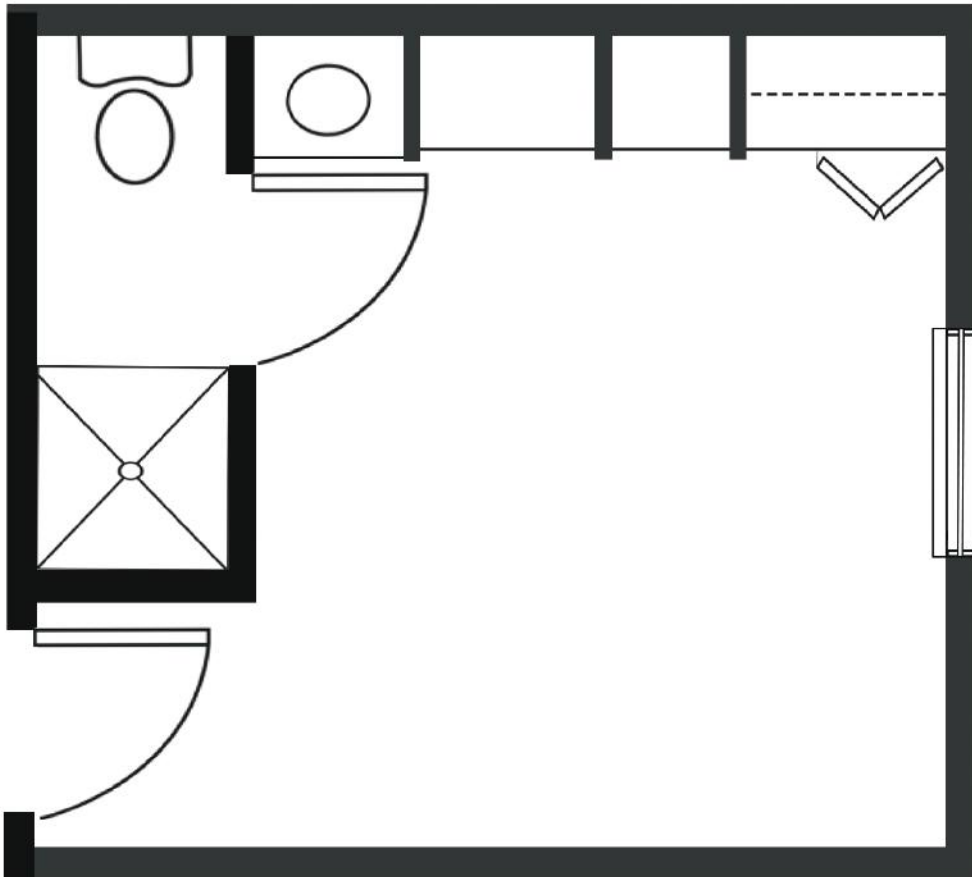

STUDIO

1 Bathroom
200 Sq. Ft.

Notes:

STUDIO DELUXE

1 Bathroom
237 Sq. Ft.

Notes:

Pinicon

SENIOR LIVING

JACK & JILL

2 Bedrooms/1 Bathroom
364 Sq. Ft.

Notes:
