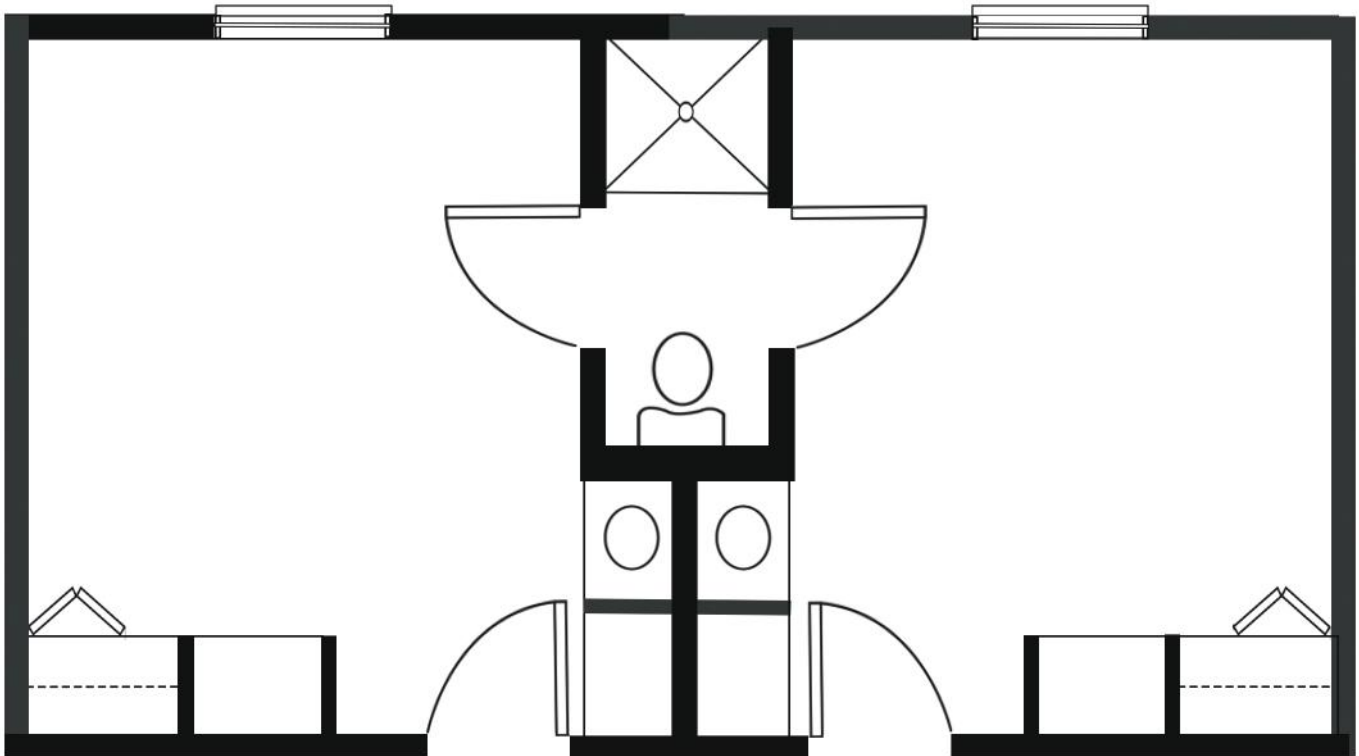

STUDIO

1 Bathroom
200 Sq. Ft.

Notes:

STUDIO DELUXE

1 Bathroom
237 Sq. Ft.

Notes:

Pinicon

SENIOR LIVING

JACK & JILL

2 Bedrooms/1 Bathroom
364 Sq. Ft.

Notes:
