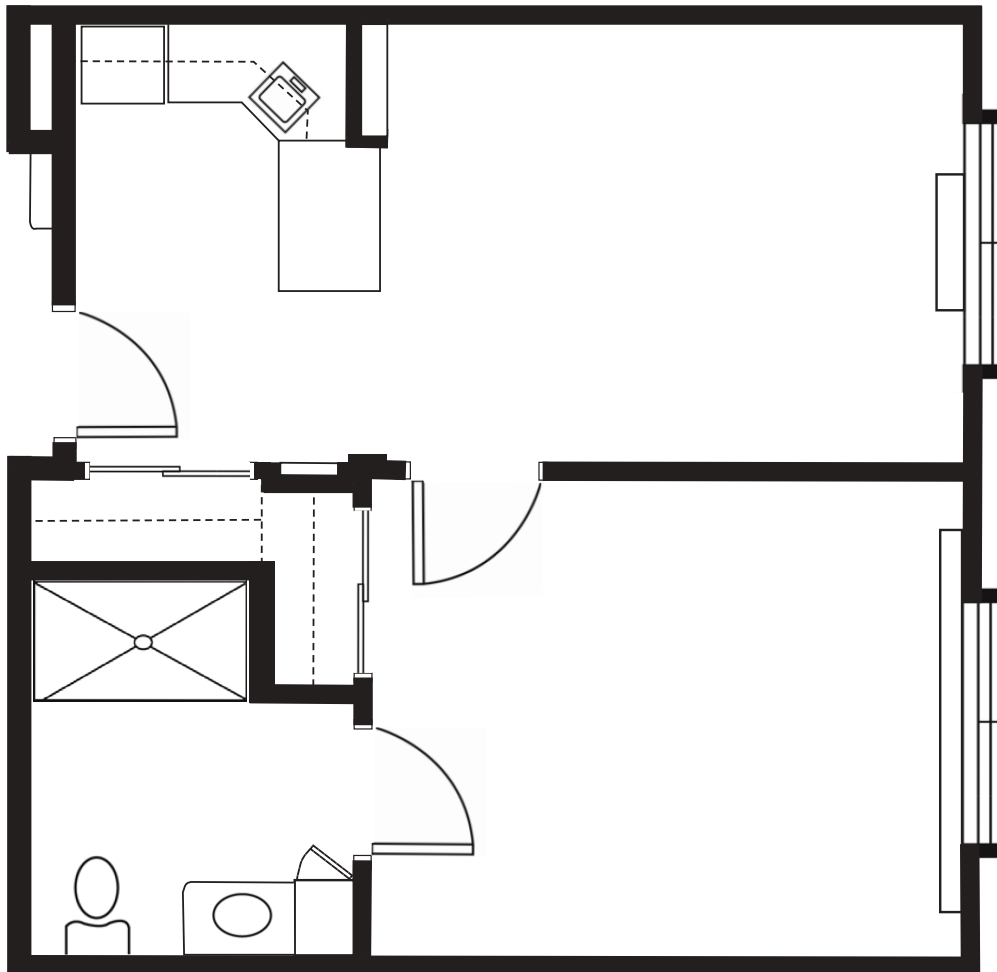

Rolling Meadows

SENIOR LIVING

STUDIO

1 Bathroom

320 Sq. Ft.

Notes:

Rolling Meadows

SENIOR LIVING

STUDIO PREMIUM

1 Bathroom
374 Sq. Ft.

Notes:

Rolling Meadows

SENIOR LIVING

ONE BEDROOM
1 Bedroom/1 Bathroom
430 Sq. Ft.

Notes:

Rolling Meadows

SENIOR LIVING

ONE BEDROOM PREMIUM

1 Bedroom/1 Bathroom

Notes:
