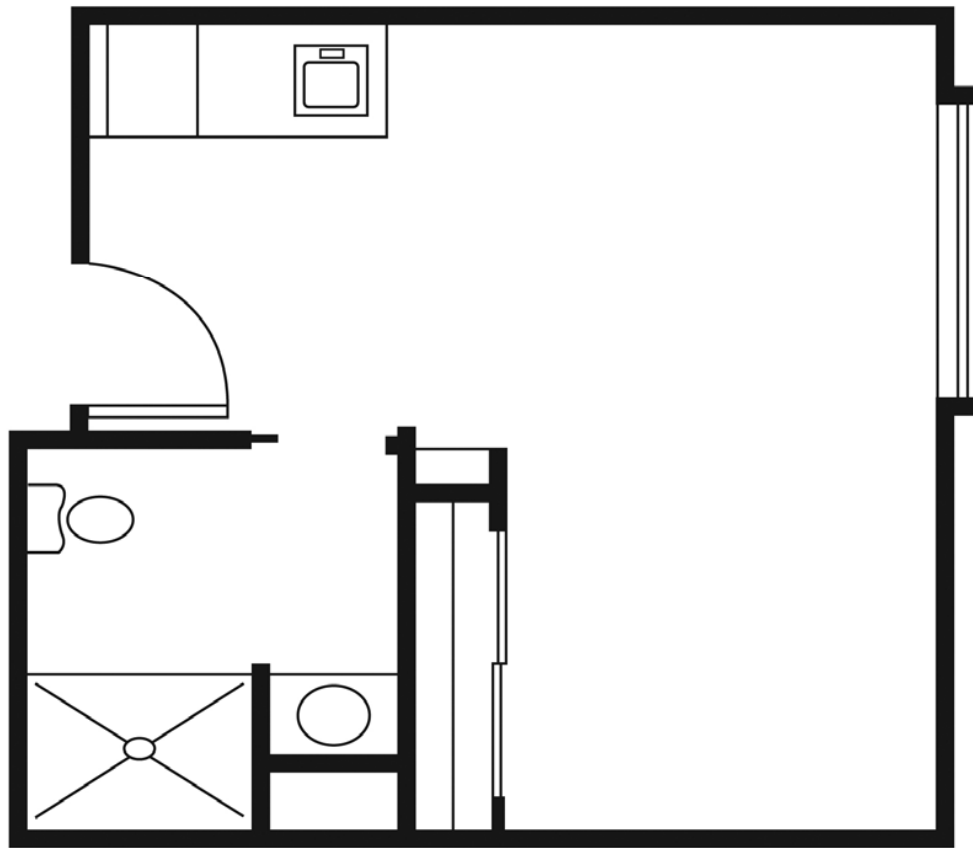

Rolling Meadows

SENIOR LIVING

STUDIO

1 Bathroom

320 Sq. Ft.

Notes:

Rolling Meadows

SENIOR LIVING

STUDIO PREMIUM

1 Bathroom
374 Sq. Ft.

Notes:

Rolling Meadows

SENIOR LIVING

ONE BEDROOM
1 Bedroom/1 Bathroom
430 Sq. Ft.

Notes:

Rolling Meadows

SENIOR LIVING

ONE BEDROOM PREMIUM

1 Bedroom/1 Bathroom

Notes:
