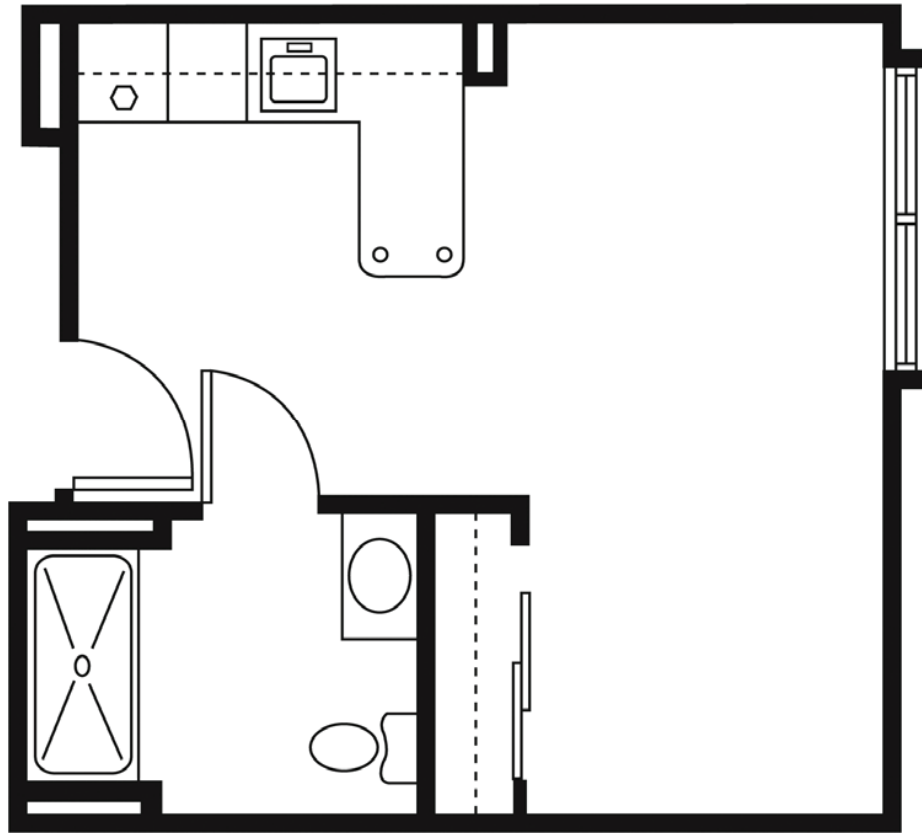

Rolling Meadows

SENIOR LIVING

STUDIO

1 Bathroom

320 Sq. Ft.

Notes:

Rolling Meadows

SENIOR LIVING

STUDIO PREMIUM

1 Bathroom
374 Sq. Ft.

Notes:

Rolling Meadows

SENIOR LIVING

ONE BEDROOM
1 Bedroom/1 Bathroom
430 Sq. Ft.

Notes:

Rolling Meadows

SENIOR LIVING

ONE BEDROOM PREMIUM

1 Bedroom/1 Bathroom

Notes:
