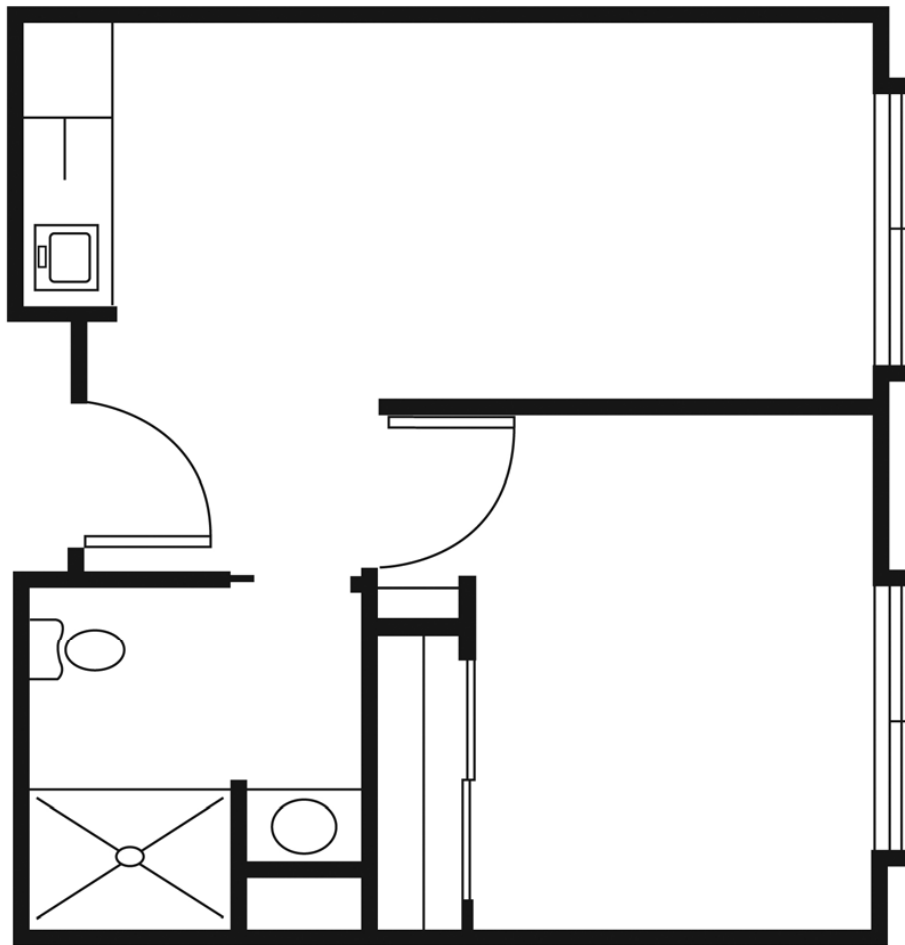

Rolling Meadows

SENIOR LIVING

STUDIO

1 Bathroom

320 Sq. Ft.

Notes:

Rolling Meadows

SENIOR LIVING

STUDIO PREMIUM

1 Bathroom
374 Sq. Ft.

Notes:

Rolling Meadows

SENIOR LIVING

ONE BEDROOM
1 Bedroom/1 Bathroom
430 Sq. Ft.

Notes:

Rolling Meadows

SENIOR LIVING

ONE BEDROOM PREMIUM

1 Bedroom/1 Bathroom

Notes:
