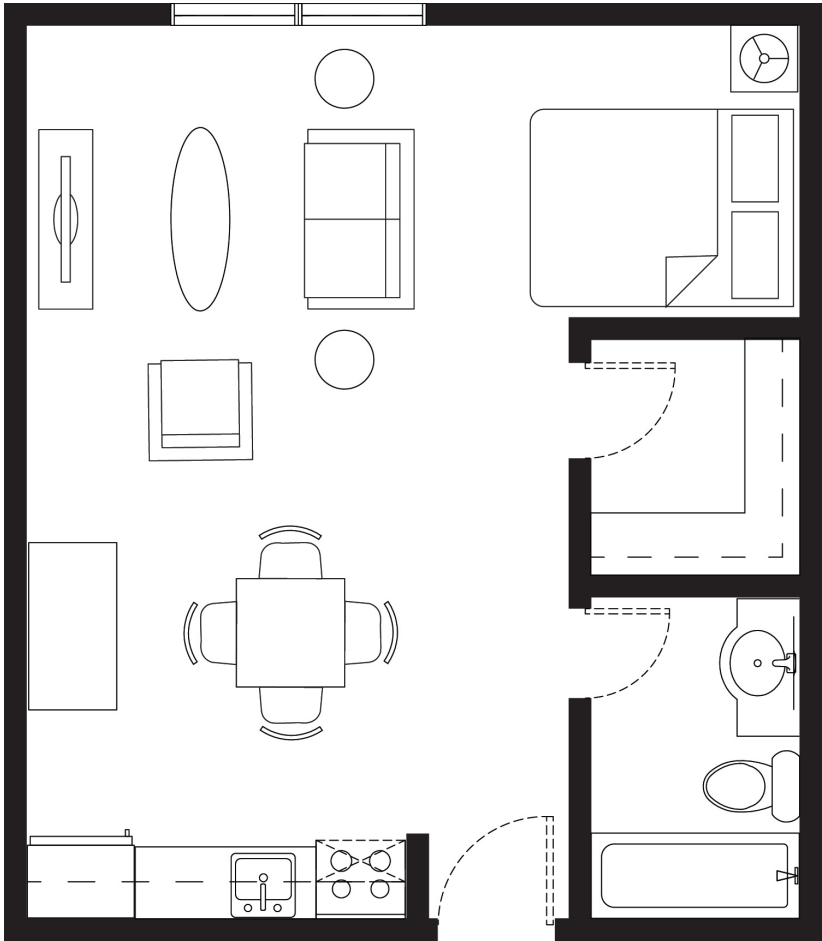

**HICKORY GLEN**  
A Senior Living Community

**STUDIO**

414 Sq. Ft.

**NOTES:**

---

---

---

**HICKORY GLEN**  
A Senior Living Community

**ONE BEDROOM**

483 Sq. Ft.

**NOTES:**

---

---

---

**HICKORY GLEN**  
A Senior Living Community

**ONE BEDROOM/ONE BATH - DELUXE**

810 Sq. Ft.

**NOTES:**

---

---

---

**HICKORY GLEN**  
A Senior Living Community

**TWO BEDROOM/ONE BATH**

810 Sq. Ft.