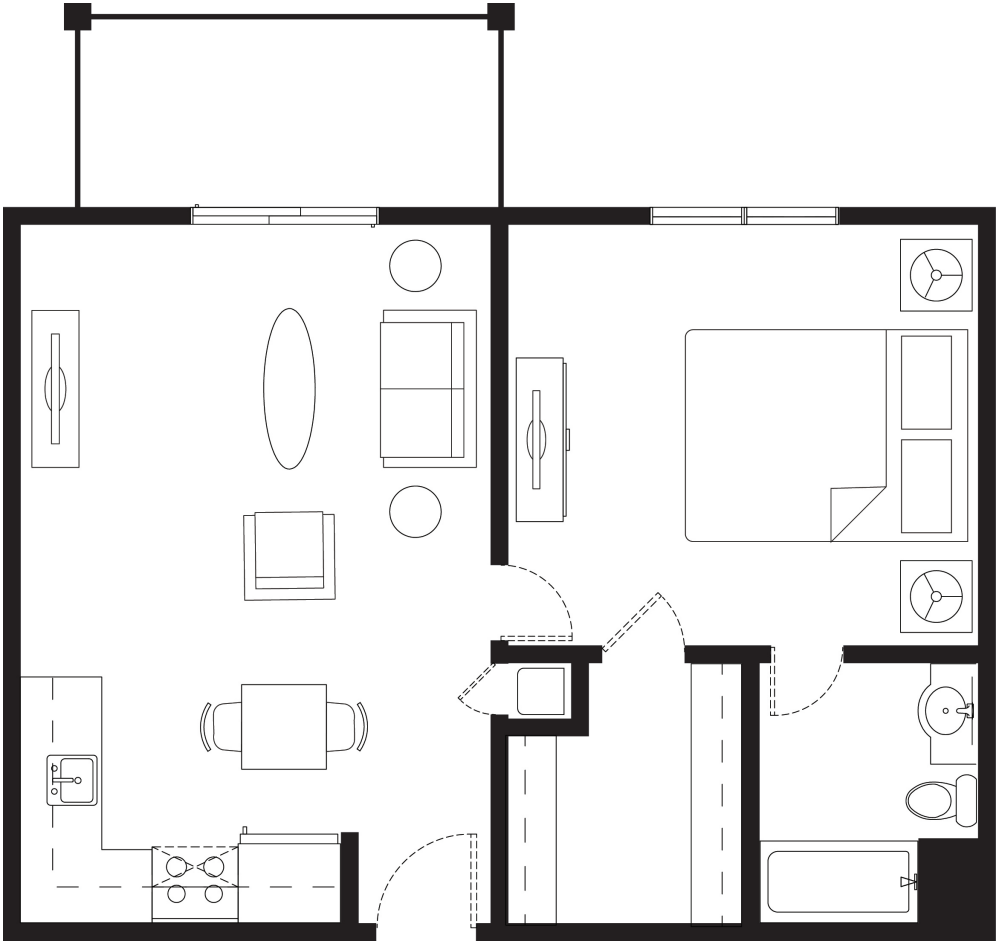

**HICKORY GLEN**  
A Senior Living Community

**STUDIO**

414 Sq. Ft.

**NOTES:**

---

---

---

**HICKORY GLEN**  
A Senior Living Community

**ONE BEDROOM**

483 Sq. Ft.

**NOTES:**

---

---

---

**HICKORY GLEN**  
A Senior Living Community

**ONE BEDROOM/ONE BATH - DELUXE**

810 Sq. Ft.

**NOTES:**

---

---

---

**HICKORY GLEN**  
A Senior Living Community

**TWO BEDROOM/ONE BATH**

810 Sq. Ft.