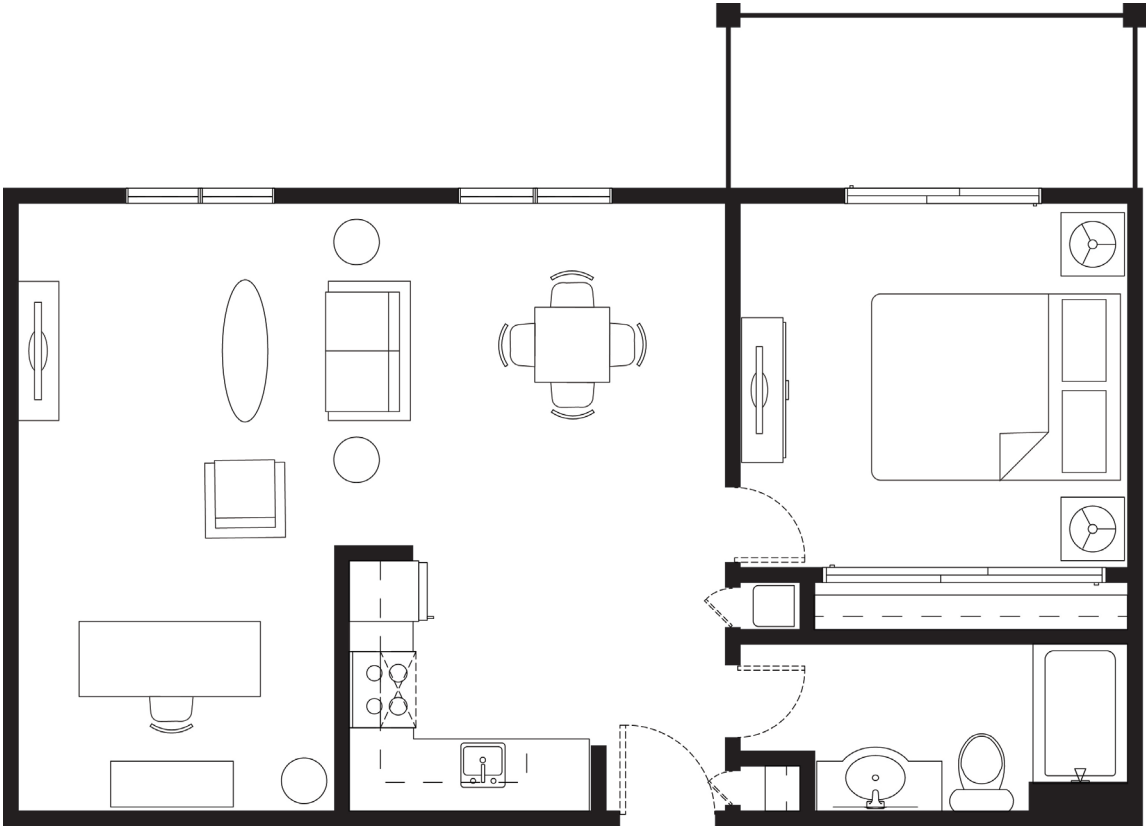

**HICKORY GLEN**  
A Senior Living Community

**STUDIO**

414 Sq. Ft.

**NOTES:**

---

---

---

**HICKORY GLEN**  
A Senior Living Community

**ONE BEDROOM**

483 Sq. Ft.

**NOTES:**

---

---

---

**HICKORY GLEN**  
A Senior Living Community

**ONE BEDROOM/ONE BATH - DELUXE**

810 Sq. Ft.

**NOTES:**

---

---

---

**HICKORY GLEN**  
A Senior Living Community

**TWO BEDROOM/ONE BATH**

810 Sq. Ft.