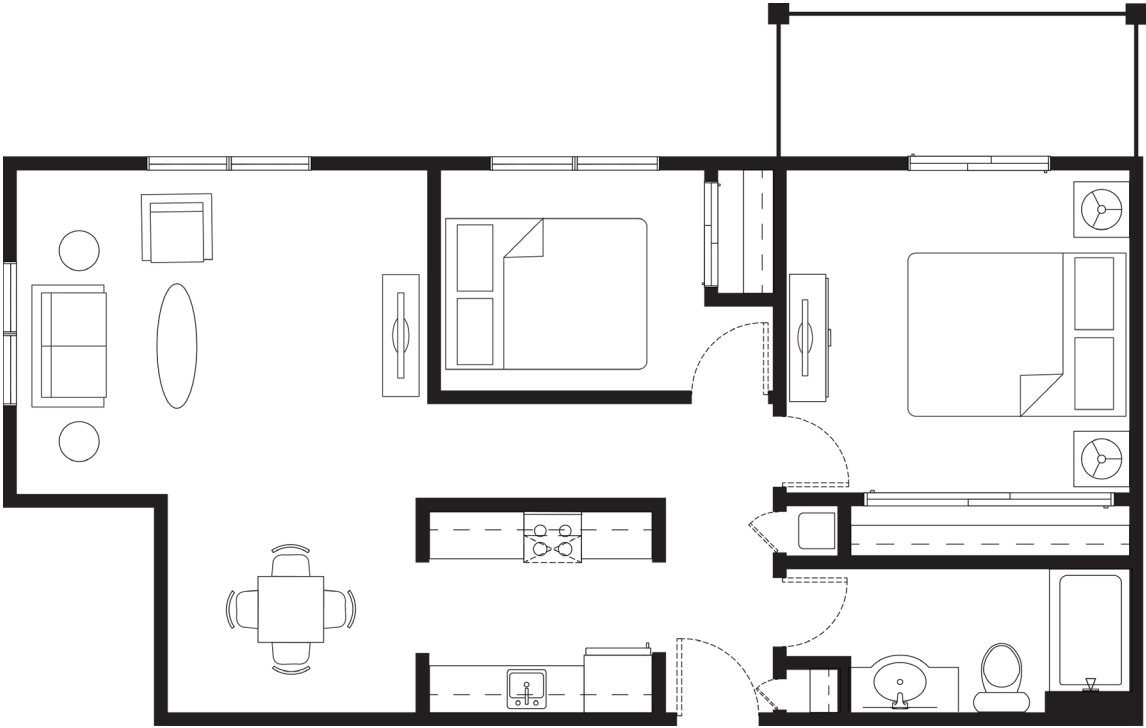

810 Sq. Ft.

**NOTES:**

---

---

---

**HICKORY GLEN**  
A Senior Living Community

**TWO BEDROOM/ONE BATH**

810 Sq. Ft.